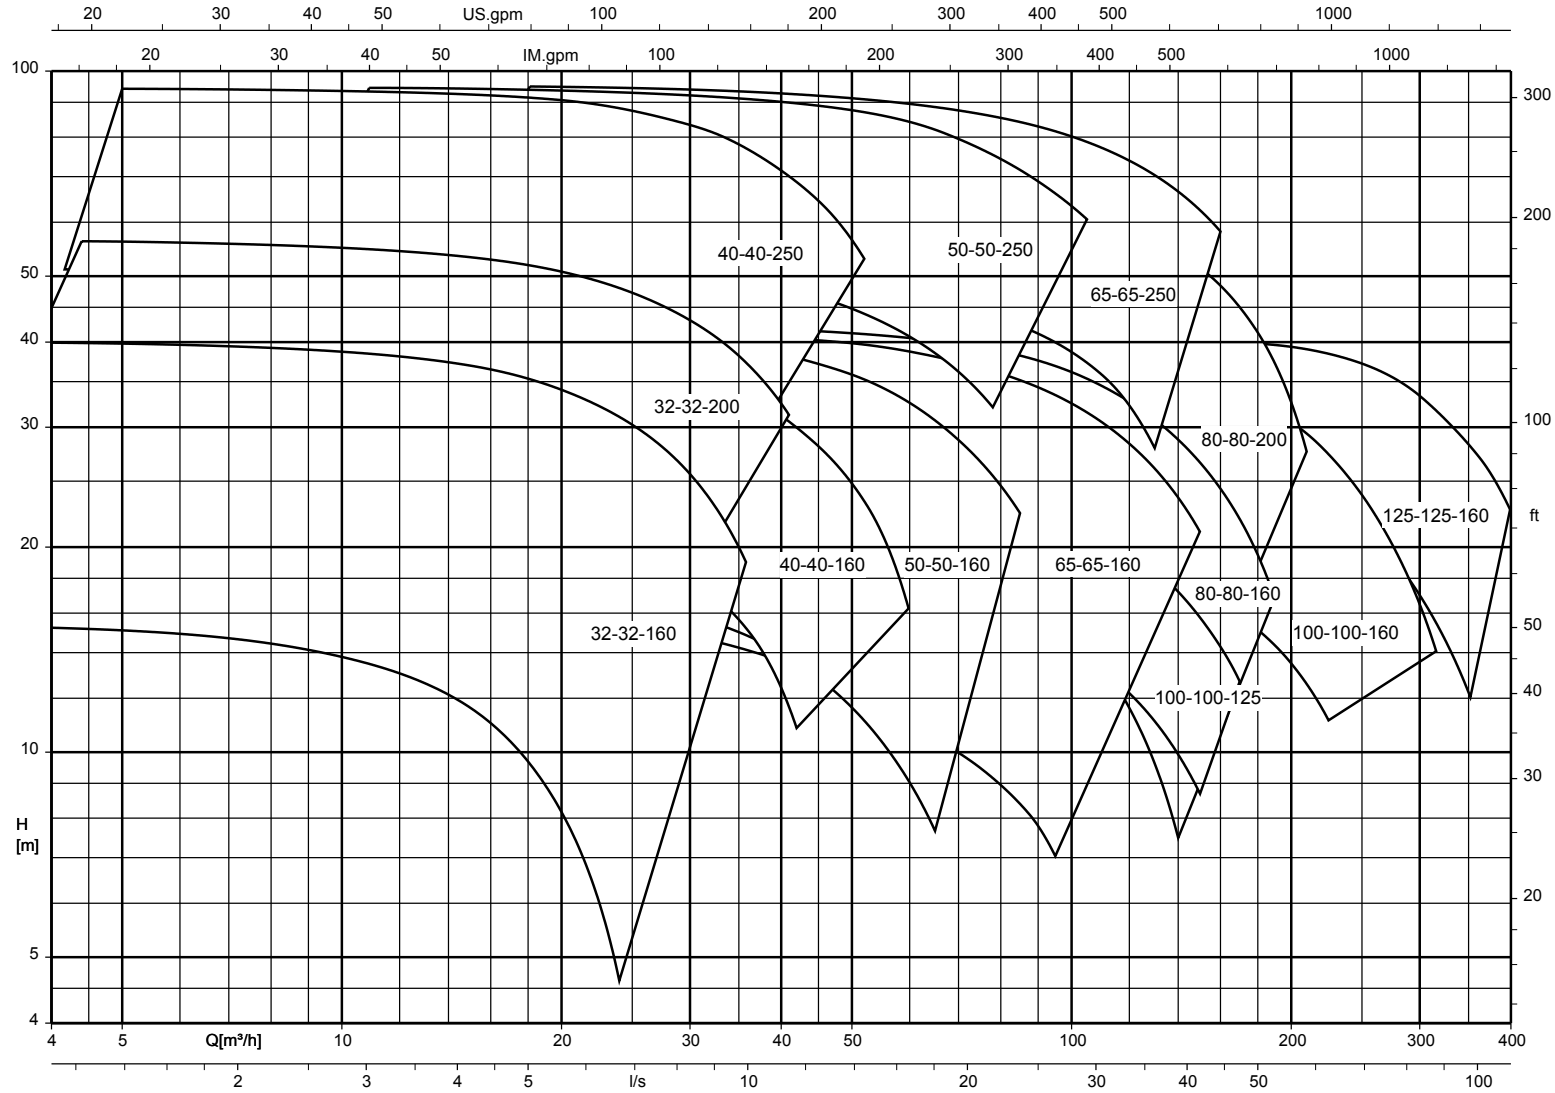

Selection charts

Etaline, n = 2900 rpm

Etaline, n = 1450 rpm